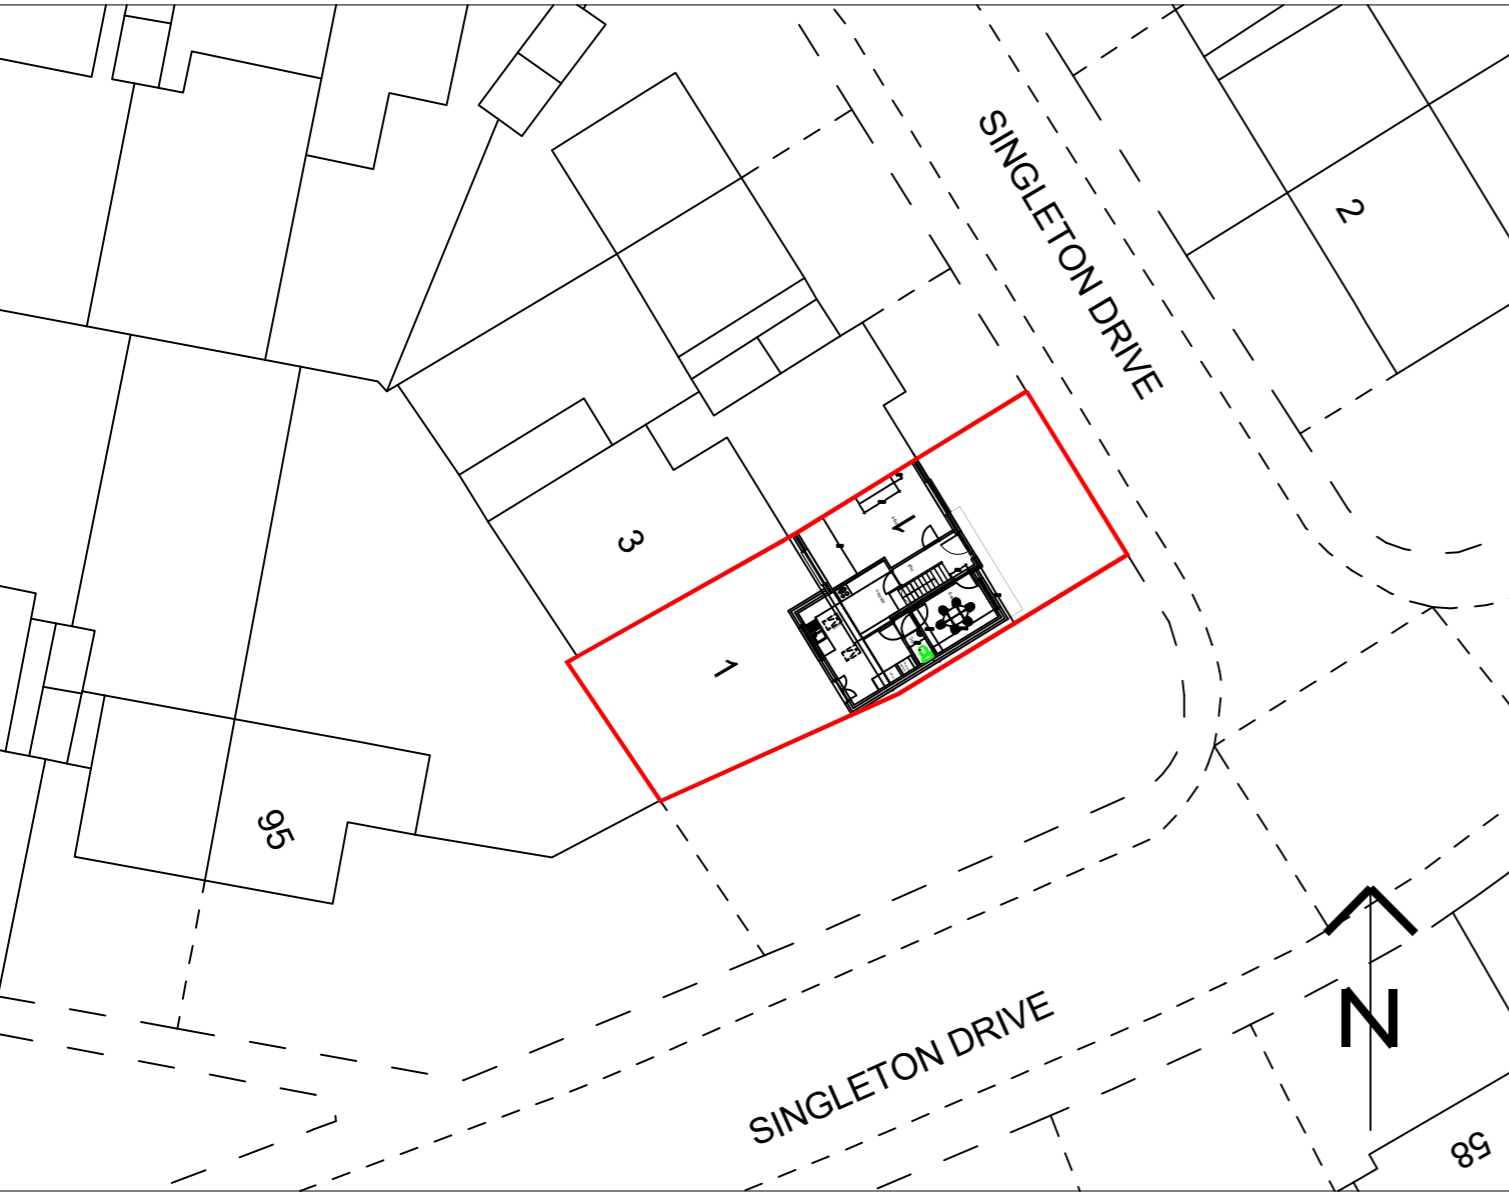

DO NOT SCALE

SITE PLAN
1:500

LOCATION PLAN
1:1250

P1		PRELIM ISSUE			
REV	DATE	REVISION DETAILS	DRAWN	CHKD	APPRD
CLIENT: Mr and Ms Hughes Campbell					
PROJECT: 1 Singleton Drive, Knowsley					
DRAWING TITLE: Proposed site/Location Plans					
SCALE A3	DRAWING NUMBER			REV	
1:500_1:1250	1 SING 01			P1	