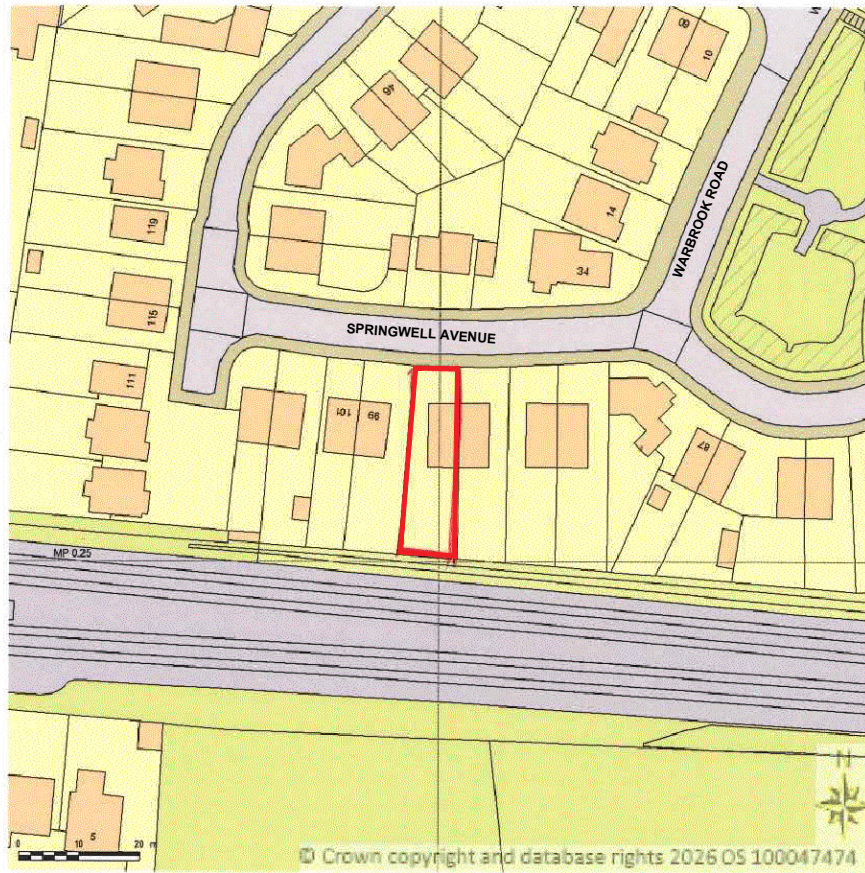

SITE LOCATION PLAN
AREA 2 HA
SCALE 1:1250 on A4
CENTRE COORDINATES: 343400, 390720

Supplied by Streetwise Maps Ltd
www.streetwise.net
Licence No: 100047474
22/01/2026 16:24