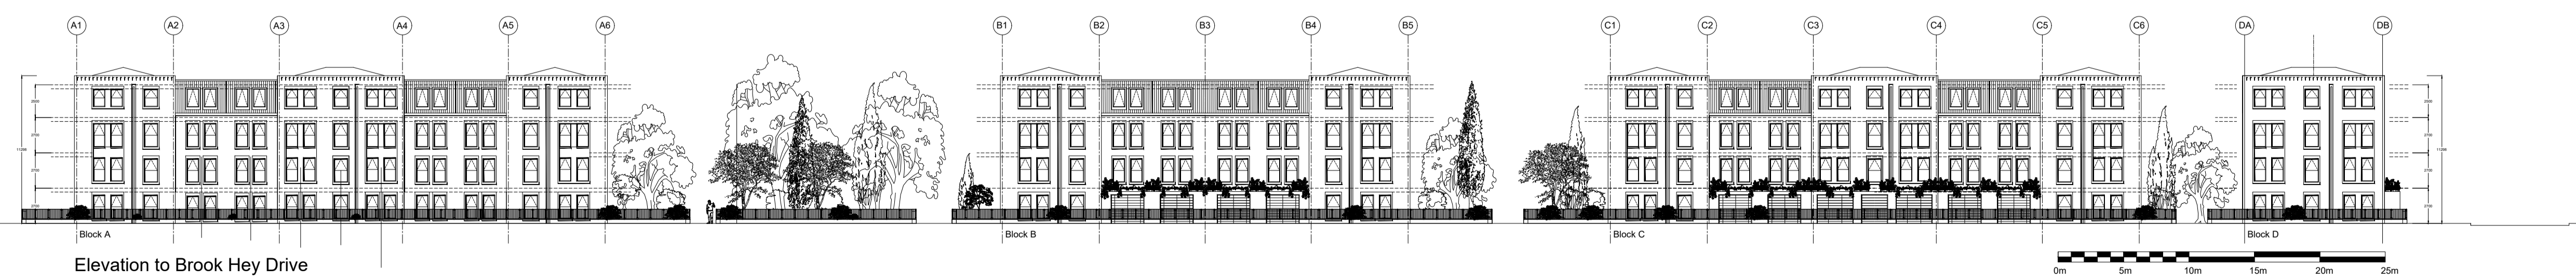

Do not scale from this drawing.

Notes:

09/07/25 Originated

Ref	Date	Notes
REVISIONS		

DRAWING NUMBER	REVISION
593-P-06	-

DRAWING STATUS	AUTHOR
Planning Application	IW

SCALE
1:300 @ A1

DRAWING TITLE
Roof Plan

JOB TITLE
Brook Hey Development
Kirkby, Liverpool

WD
Architects

Atlantic House
143 Sefton Street
Liverpool L8 5SH

0151 332 0120
info@wroolddesign.co.uk
wroolddesign.co.uk