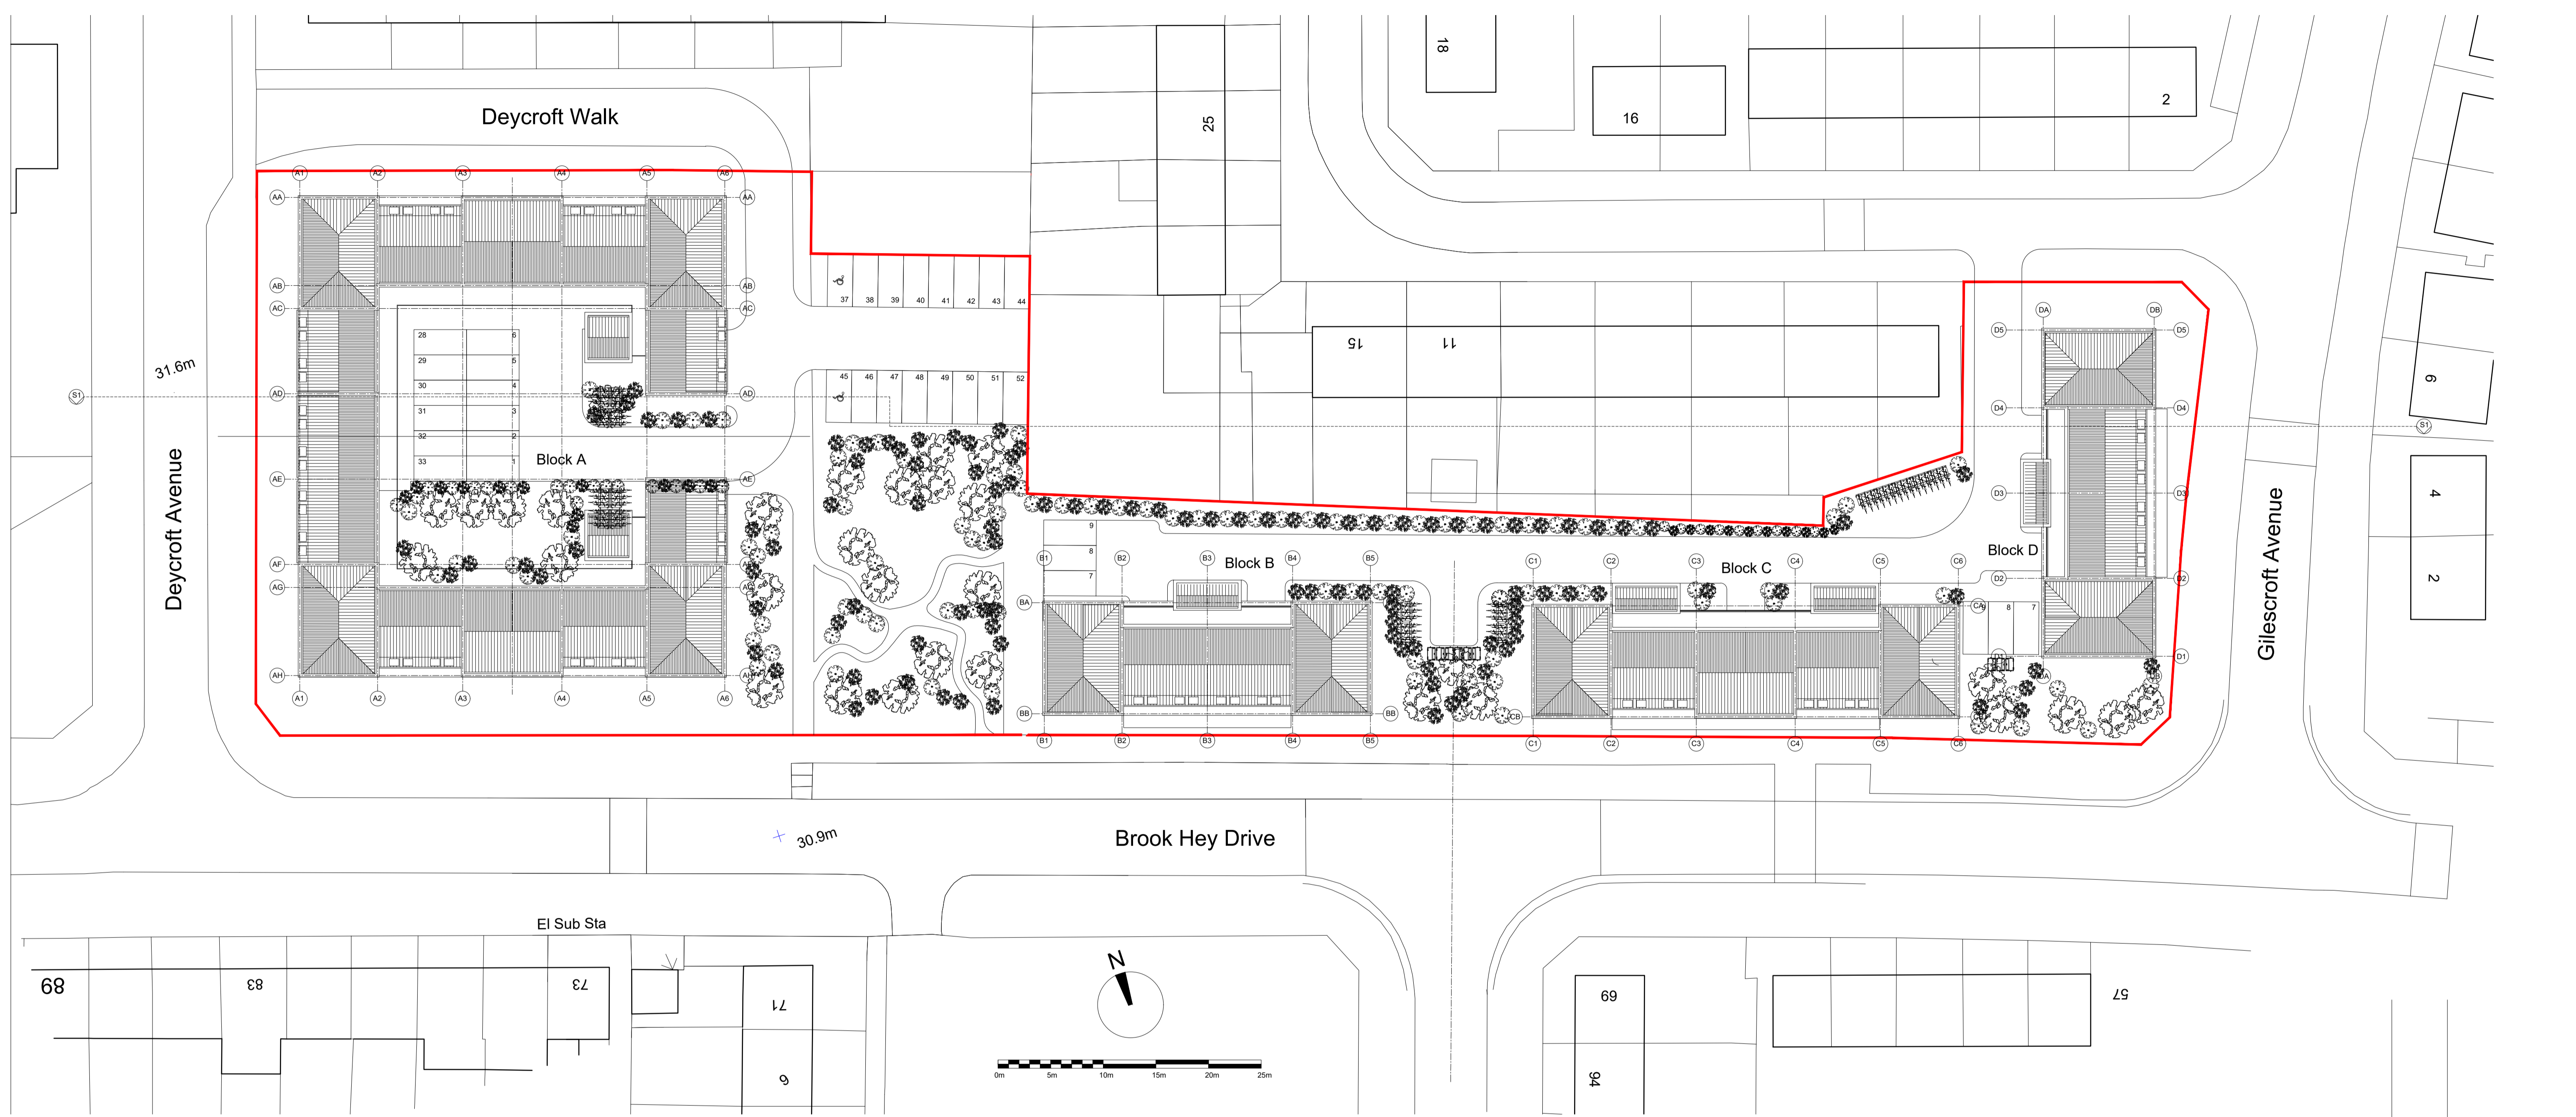

Do not scale from this drawing.

Notes:

09/07/25 Originated

Ref	Date	Notes
REVISIONS		

DRAWING NUMBER	REVISION
593-P-06	-

DRAWING STATUS	AUTHOR
Planning Application	IW

SCALE
1:300 @ A1

DRAWING TITLE
Roof Plan

JOB TITLE
Brook Hey Development
Kirkby, Liverpool

WD
Architects

Atlantic House
143 Sefton Street
Liverpool L8 5SH

0151 332 0120
info@wroolddesign.co.uk
wroolddesign.co.uk