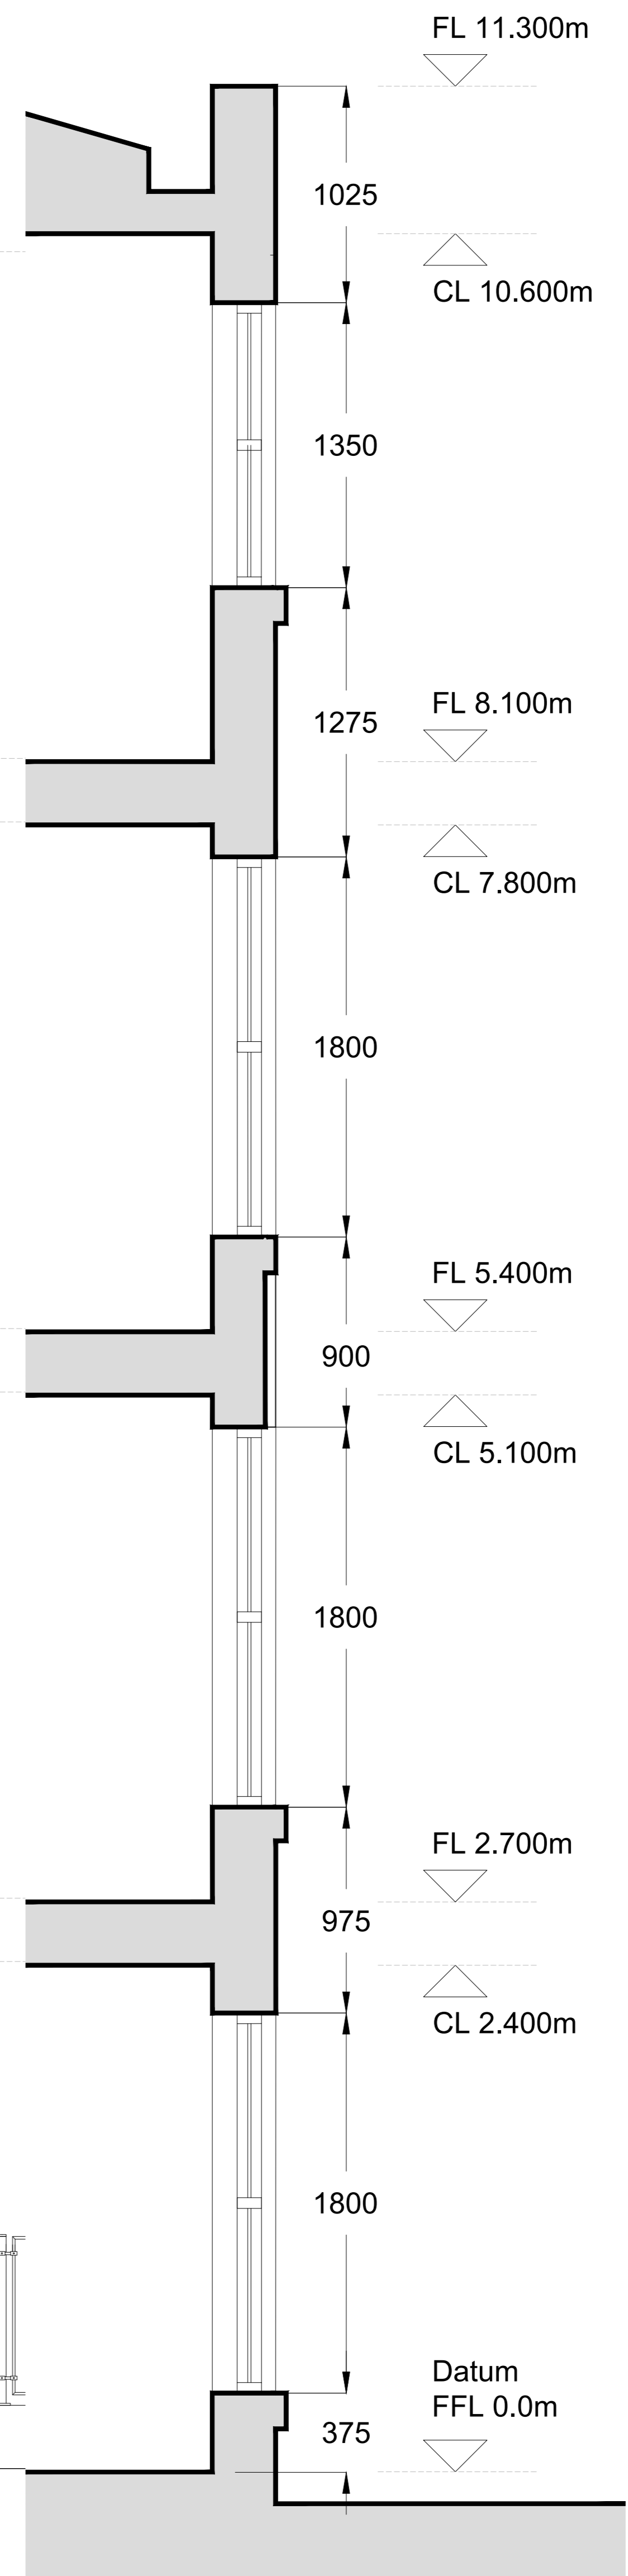

Notes:

20/07/25	Originated
Ref	Date
Notes	
REVISIONS	
DRAWING NUMBER	REVISION
593-P-07	-
DRAWING STATUS	AUTHOR
Planning Application	IW
SCALE	
1:20 @ A1	
DRAWING TITLE	
Elevation Detail	
JOB TITLE	
Brook Hey Development	
Kirkby, Liverpool	
WD Architects	
Atlantic House 143 Sefton Street Liverpool L8 5SN	0151 332 0120 info@wroolddesign.co.uk wroolddesign.co.uk