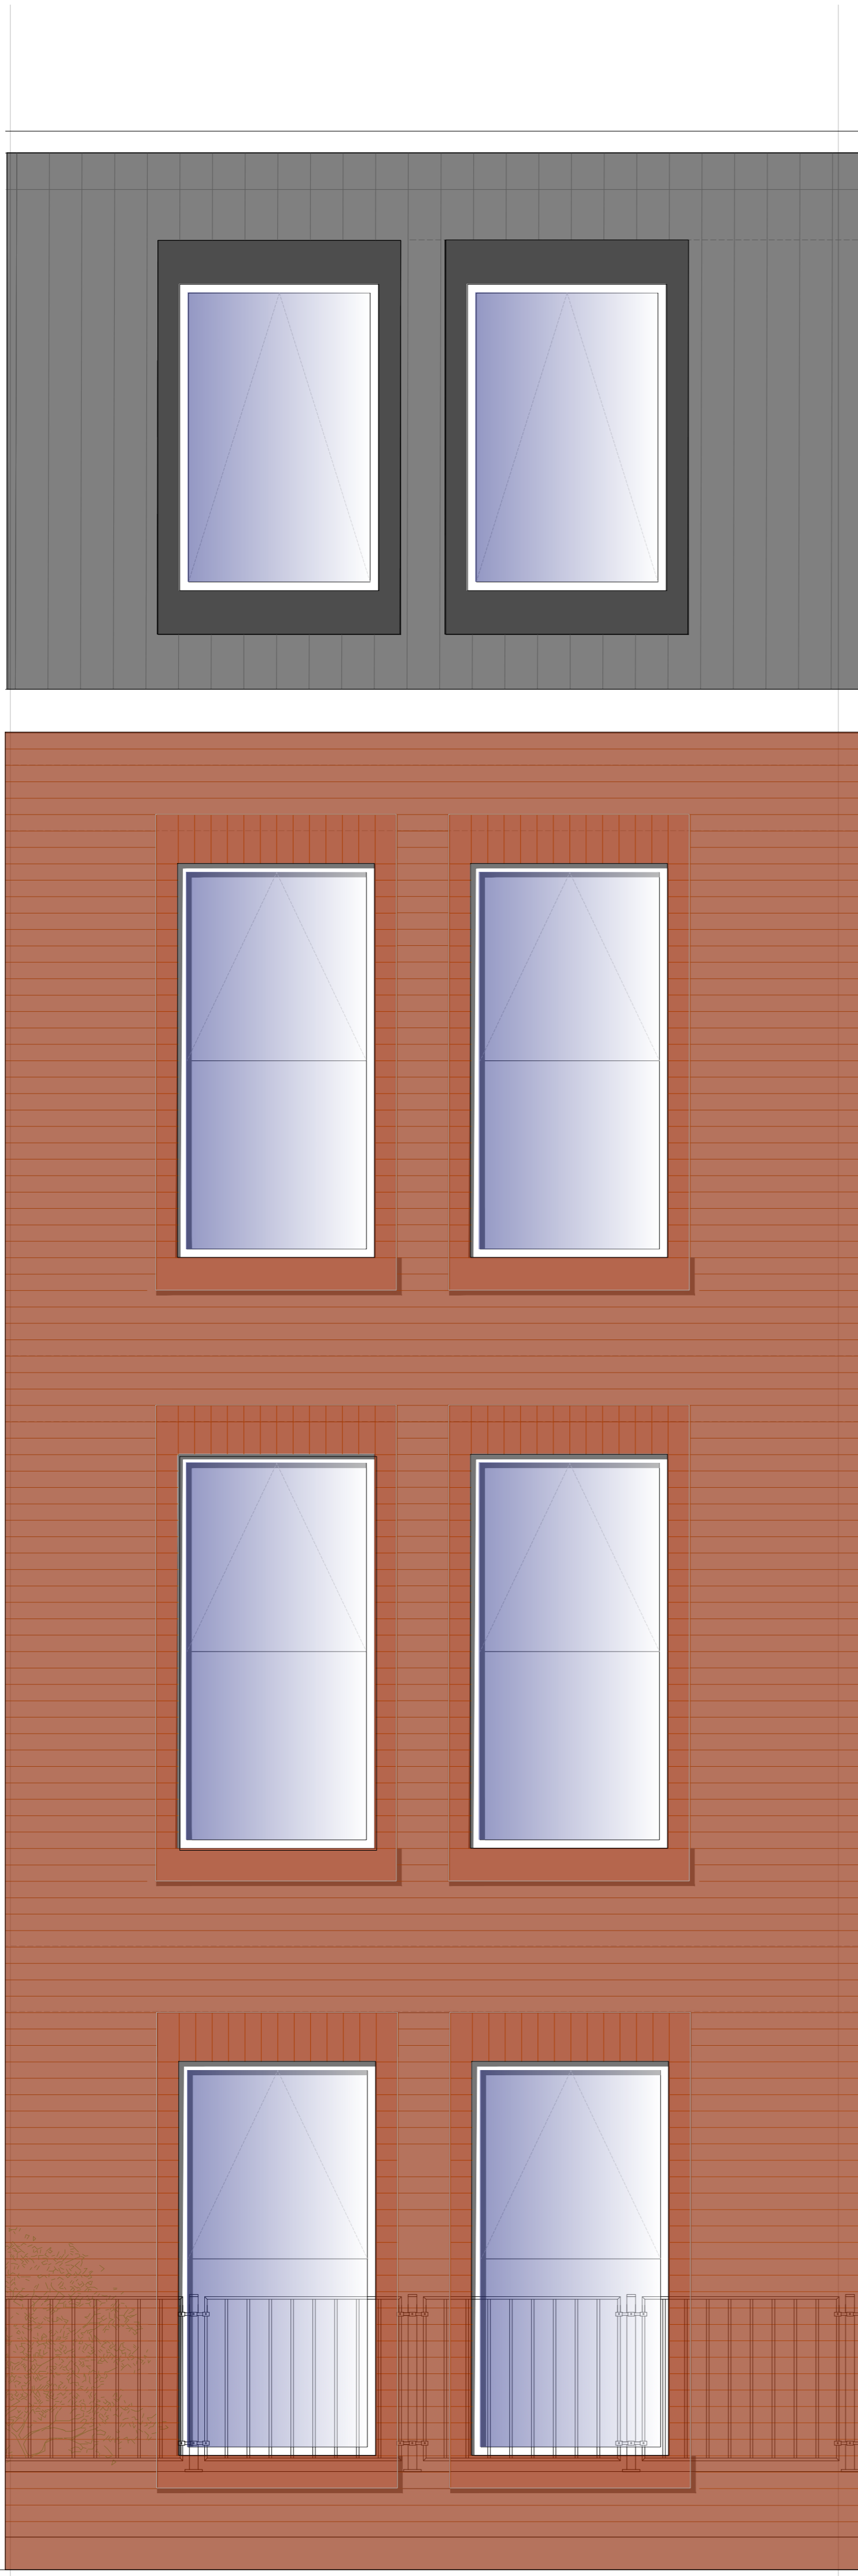

Notes:

20/07/25	Originated
Ref Date	Notes
REVISIONS	
DRAWING NUMBER	REVISION
593-P-08	-
DRAWING STATUS	AUTHOR
Planning Application	IW
SCALE	
1:20 @ A1	
DRAWING TITLE	
Elevation Detail 2	
JOB TITLE	
Brook Hey Development	
Kirkby, Liverpool	
Atlantic House 143 Sefton Street Liverpool L8 5SN	
0151 332 0120 info@wrooldesign.co.uk wrooldesign.co.uk