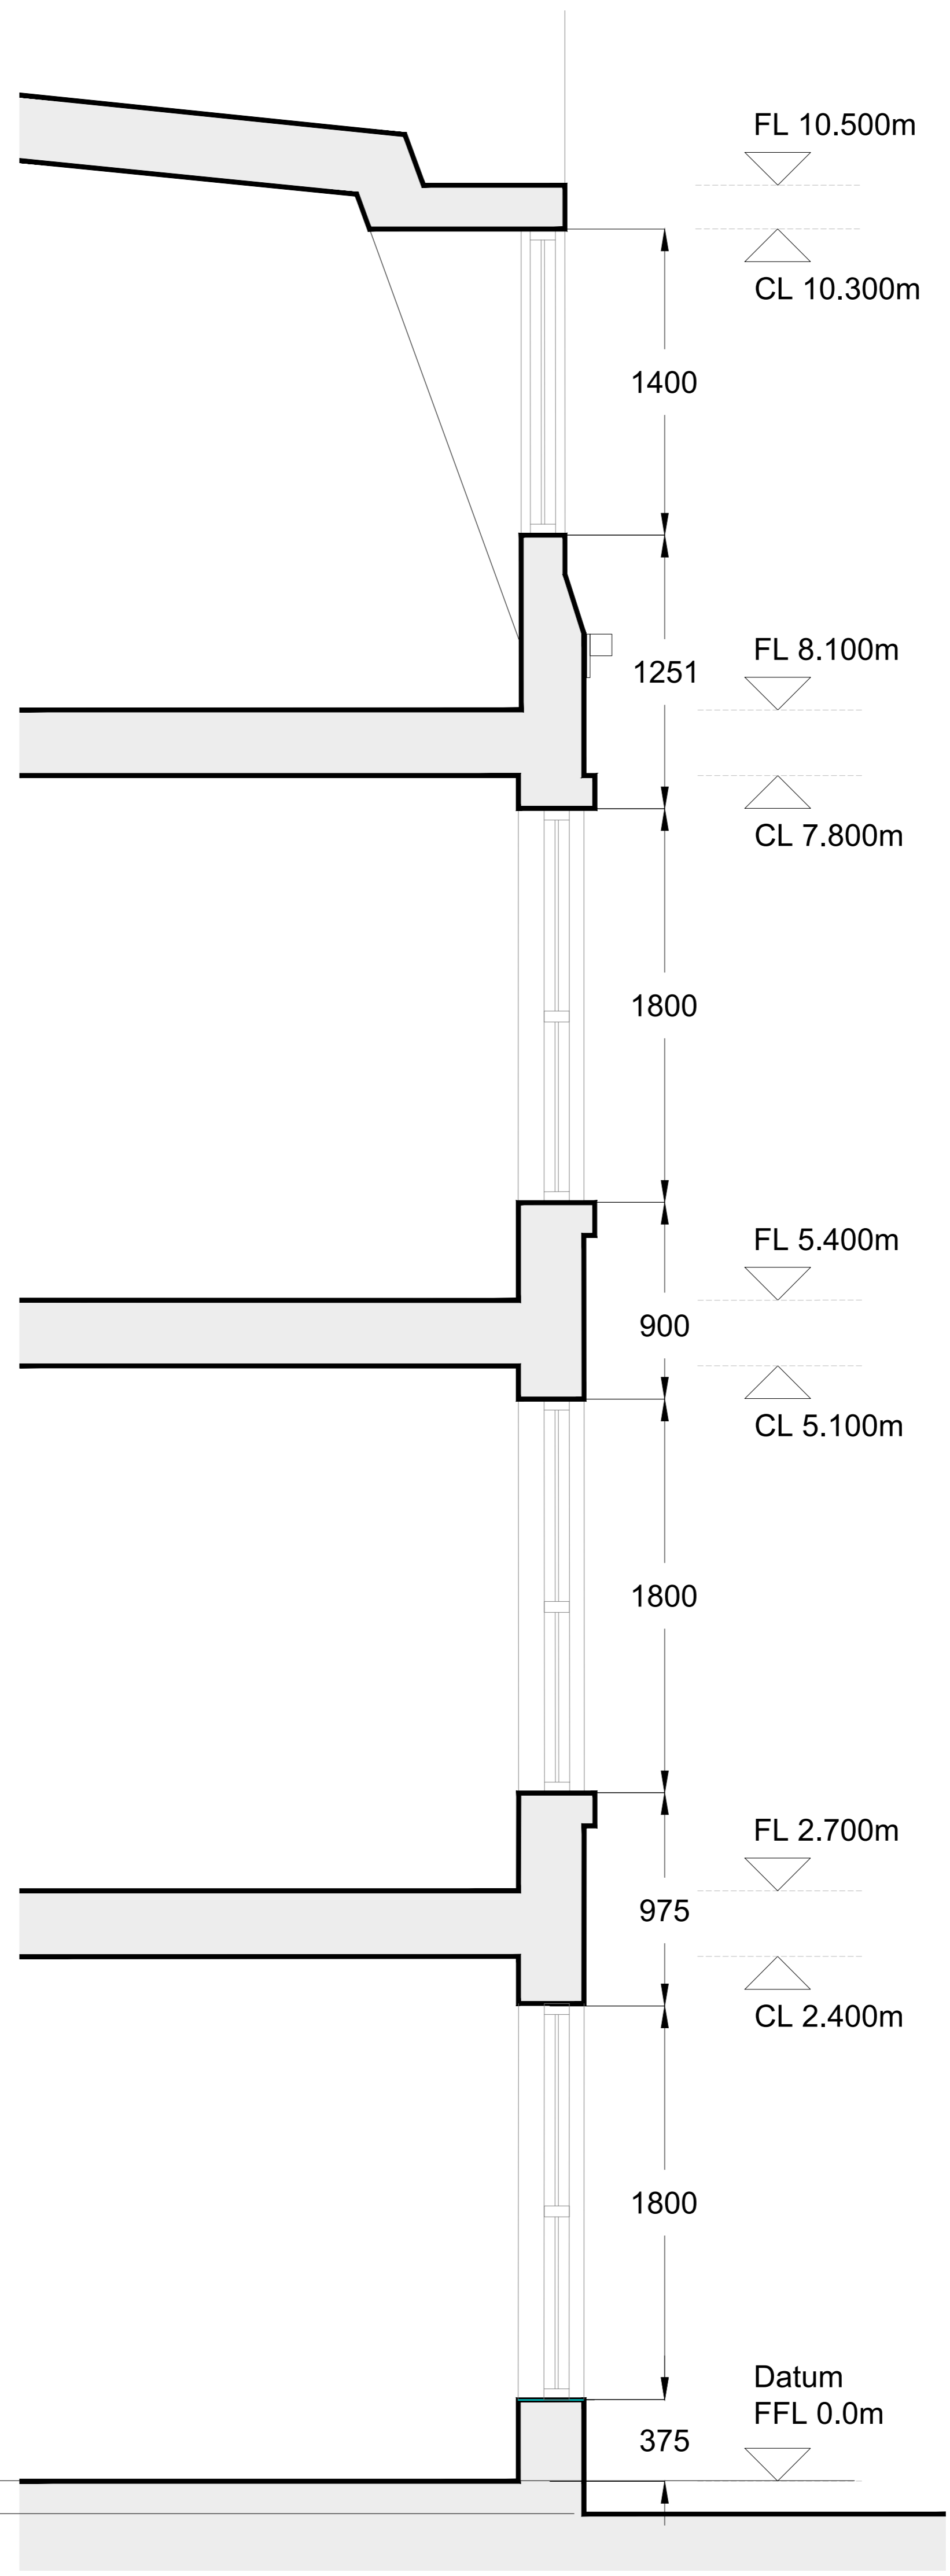

Notes:

20/07/25	Originated
Ref Date	Notes
REVISIONS	
DRAWING NUMBER	REVISION
593-P-08	-
DRAWING STATUS	AUTHOR
Planning Application	IW
SCALE	
1:20 @ A1	
DRAWING TITLE	
Elevation Detail 2	
JOB TITLE	
Brook Hey Development	
Kirkby, Liverpool	
Atlantic House 143 Sefton Street Liverpool L8 5SN	
0151 332 0120 info@wrooldesign.co.uk wrooldesign.co.uk