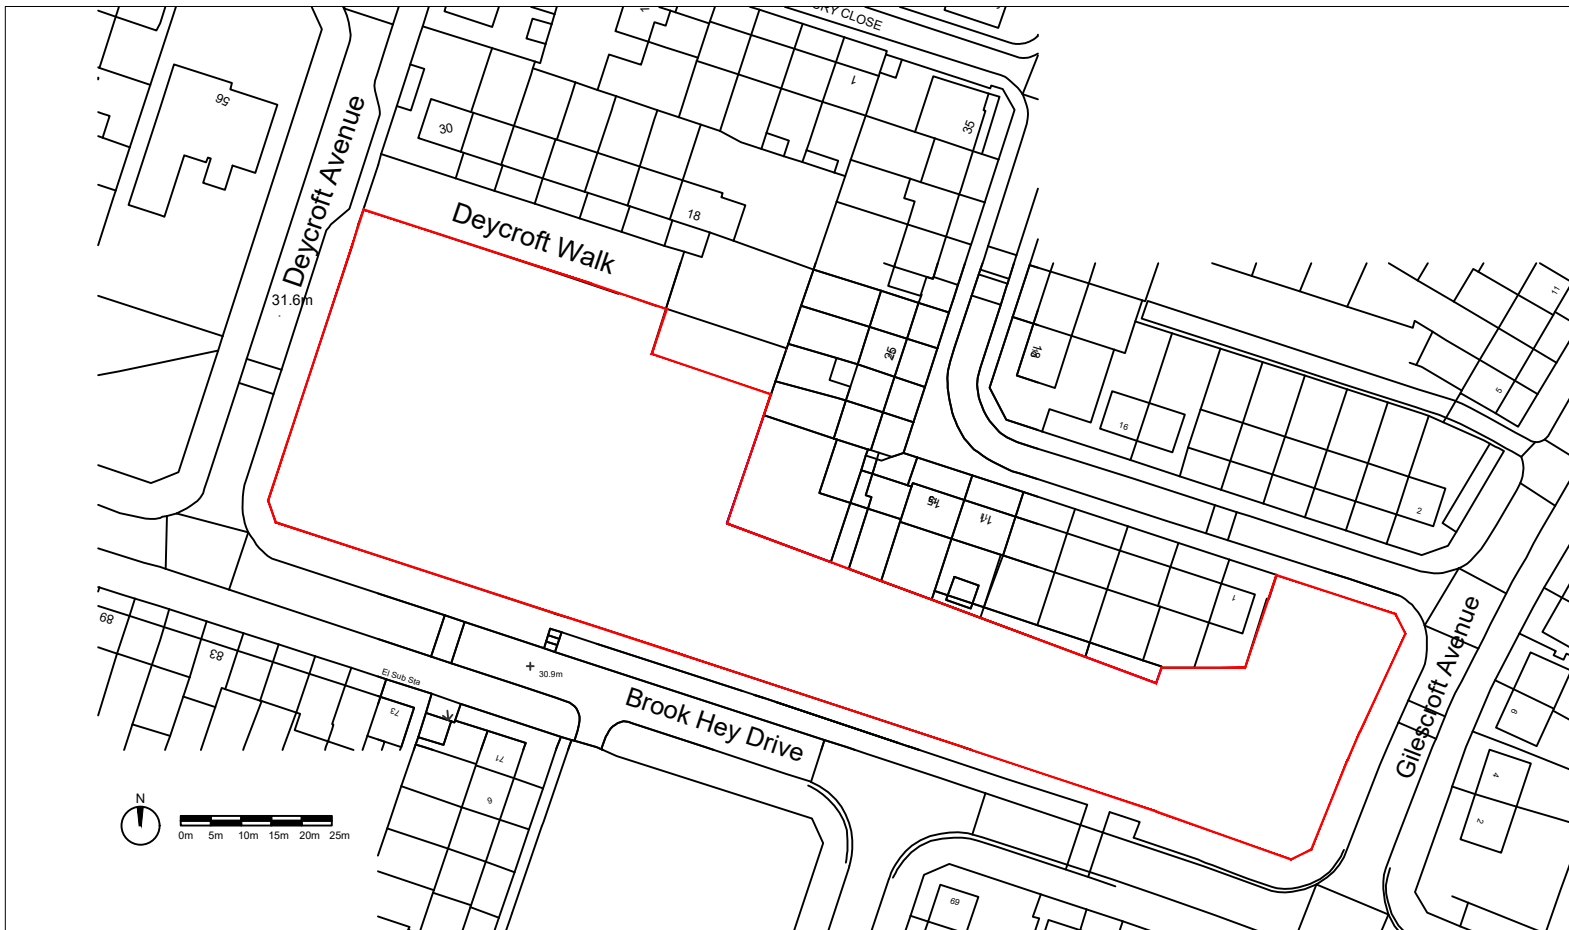

Do not scale from this drawing.

Notes:

1 Location plan
1:1250

A	04/02/2020	First Issue
Ref	Date	Notes

REVISIONS

DRAWING NUMBER	REVISION
593-LR-001	A

DRAWING STATUS	AUTHOR
Information	FW
SCALE	1:1250 @ A4

DRAWING TITLE
Location Land Registry Plan

JOB TITLE
Brook Hey Development Kirkby, Liverpool

WD Architects	
Atlantic House 143 Sefton Street Liverpool L8 5SN	0151 332 0120 info@wooddesign.co.uk wooddesign.co.uk