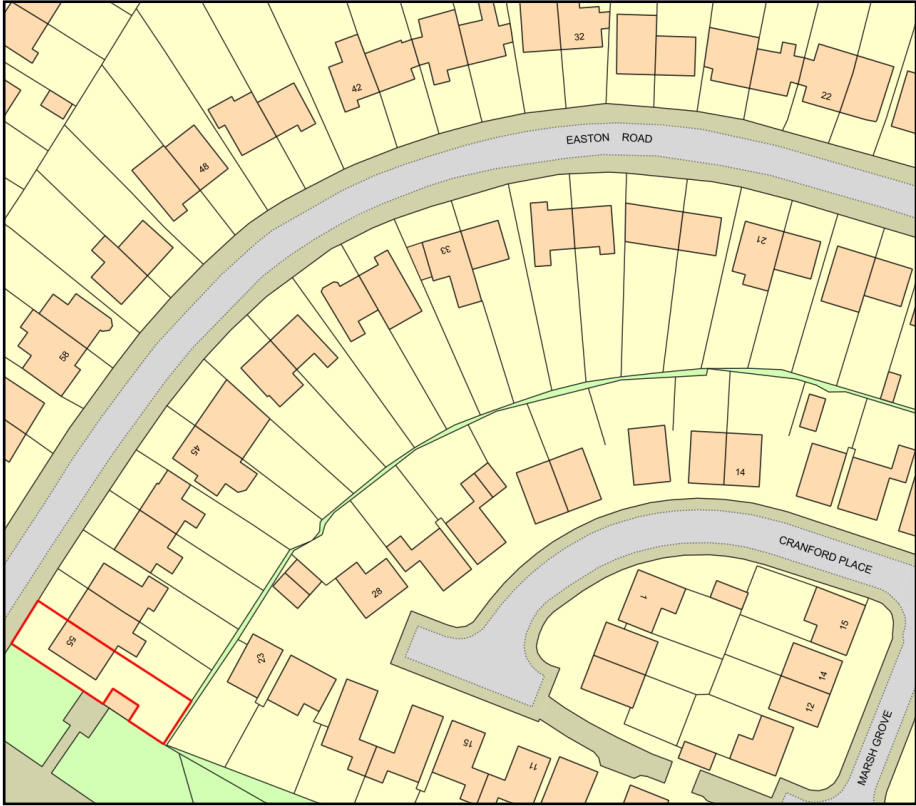

Location Plan

Plan Produced for: Sean Lowry

Date Produced: 06 Mar 2026

Plan Reference Number: TQRQM26065130125130

Scale: 1:1250 @ A4